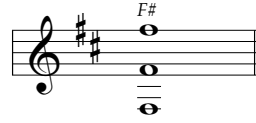

A SHARP (#) raises a tone 1/2 step. It also affects other notes of the same pitch later in the measure.

New KEY SIGNATURE. Sharp sign on top line means all F's are sharped.

STACCATO: (.) A dot placed above or below a note. Play this note short or detached.

ACCENT: (>) A > placed above or below a note. Play the beginning of this note with extra energy.

Introduction to F-sharp

112

Austrian Waltz

The Key Signature says F's are sharp.

Austrian Folk Song

113

Staccatos